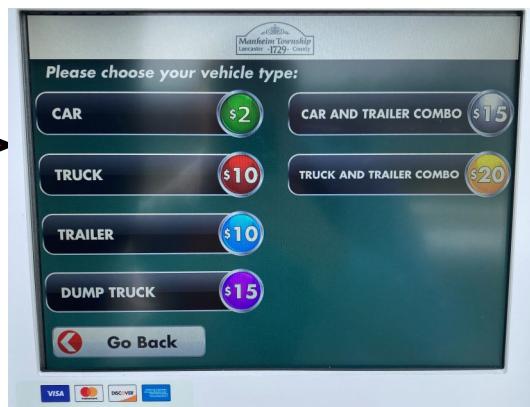

To Enter Site

1. Press green Access Facility.
Do not swipe card.

2. Choose your selection.

3. Verify purchase and press Pay Now.

To Enter Site

4. Select Access Card

5. Swipe your Access Card.

6. Collect receipt. Gate will open.