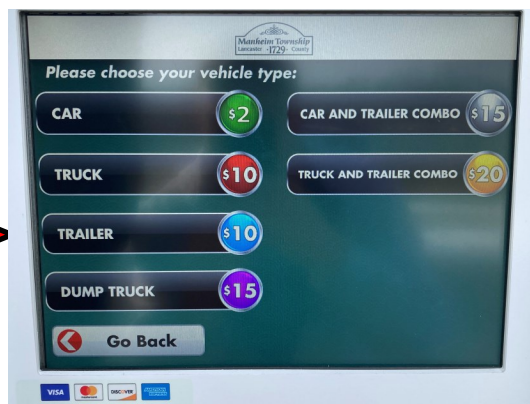

To Enter Site

1. Press green Access Facility.
Do not swipe card.

2. Choose your selection.

3. Verify purchase and press Pay Now.

To Enter Site

4. Select Access Card

5. Swipe your Access Card.

6. Collect receipt. Gate will open.