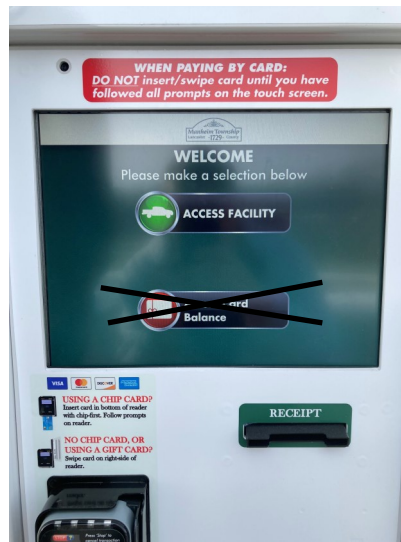

To Enter Site

1. Press green Access Facility.
Do not swipe card.

2. Choose your selection.

3. Verify purchase and press Pay Now.

To Enter Site

4. Select Access Card

5. Swipe your Access Card.

6. Collect receipt. Gate will open.