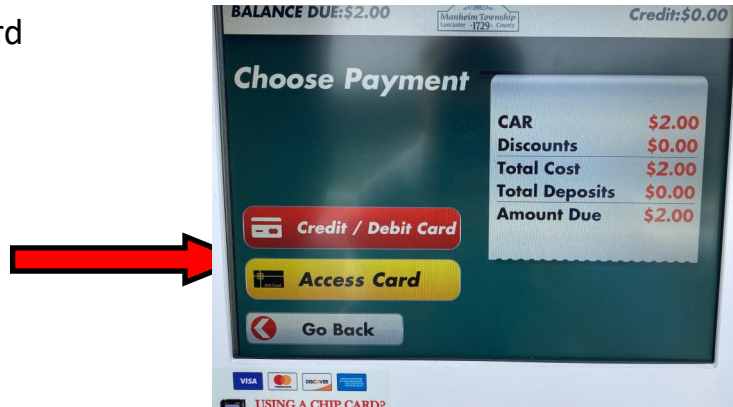

To Enter Site

1. Press green Access Facility.
Do not swipe card.

2. Choose your selection.

3. Verify purchase and press Pay Now.

To Enter Site

4. Select Access Card

5. Swipe your Access Card.

6. Collect receipt. Gate will open.